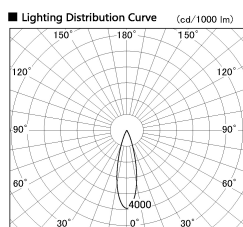

Item no. DD126-3725DB9040-LX

Series Name: Cledy versa L-G
(DD126_AG-LX)

Dark Mirror Reflector

■ Direct Horizontal Illuminance DD126-3725DB9040-LX

φ	Illuminance Angle	Beam Angle	Vertical Illuminance (lx)
440	25°	27°	53920
1330			13480
1770			5990
			3370
			2160
			1500
			1100
			840

Installation	Recessed mount
Type	Lens type adjustable downlight : Antiglare type
Fixture wattage	35.5W
Beam angle	27deg
Color Temp.	4000K
CRI	Ra>90
Luminous	3404 lm
Body	Die-castaluminumalloy
Body finish	N/A
Trim finish	Black
Reflector finish	Dark Mirror
IP Rate	IP20
Light source	COB module
Input Voltage	AC220~240V
Dimming Type	Non-Dimmable
Certificate	CE,CCC
Cut Hole	150mm