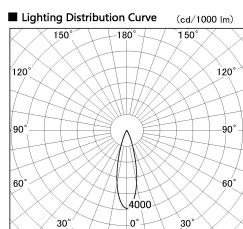

Item no. DD126-3725DB9040-LX

Series Name: Cledy versa L-G
(DD126_AG-LX)

Dark Mirror Reflector

■ Direct Horizontal Illuminance DD126-3725DB9040-LX

φ	Illuminance Angle	Beam Angle	Vertical Illuminance (lx)
440	25°	27°	53920
1770			13480
			5990
			3370
			2160
			1500
			1100
			840

Installation	Recessed mount
Type	Lens type adjustable downlight : Antiglare type
Fixture wattage	35.5W
Beam angle	27deg
Color Temp.	4000K
CRI	Ra>90
Luminous	3404 lm
Body	Die-castaluminumalloy
Body finish	N/A
Trim finish	Black
Reflector finish	Dark Mirror
IP Rate	IP20
Light source	COB module
Input Voltage	AC220~240V
Dimming Type	Non-Dimmable
Certificate	CE,CCC
Cut Hole	150mm