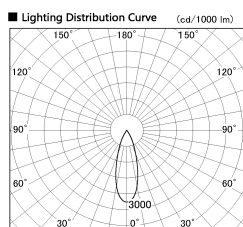

Item no. DD126-3735DB9040-LX

Series Name: Cledy versa L-G
(DD126_AG-LX)

Dark Mirror Reflector

Installation	Recessed mount
Type	Lens type adjustable downlight : Antiglare type
Fixture wattage	35.5W
Beam angle	32deg
Color Temp.	4000K
CRI	Ra>90
Luminous	3358 lm
Body	Die-castaluminumalloy
Body finish	N/A
Trim finish	Black
Reflector finish	Dark Mirror
IP Rate	IP20
Light source	COB module
Input Voltage	AC220~240V
Dimming Type	Non-Dimmable
Certificate	CE,CCC
Cut Hole	150mm