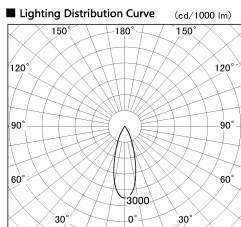

Item no. DD126-3735DB9040-LX

Series Name: Cledy versa L-G
(DD126_AG-LX)

Dark Mirror Reflector

Installation	Recessed mount
Type	Lens type adjustable downlight : Antiglare type
Fixture wattage	35.5W
Beam angle	32deg
Color Temp.	4000K
CRI	Ra>90
Luminous	3358 lm
Body	Die-castaluminumalloy
Body finish	N/A
Trim finish	Black
Reflector finish	Dark Mirror
IP Rate	IP20
Light source	COB module
Input Voltage	AC220~240V
Dimming Type	Non-Dimmable
Certificate	CE,CCC
Cut Hole	150mm