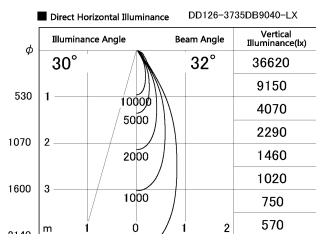

Item no. DD126-3735DB9040-LX

Series Name: Cledy versa L-G
(DD126_AG-LX)

Dark Mirror Reflector

Installation	Recessed mount
Type	Lens type adjustable downlight : Antiglare type
Fixture wattage	35.5W
Beam angle	32deg
Color Temp.	4000K
CRI	Ra>90
Luminous	3358 lm
Body	Die-castaluminumalloy
Body finish	N/A
Trim finish	Black
Reflector finish	Dark Mirror
IP Rate	IP20
Light source	COB module
Input Voltage	AC220~240V
Dimming Type	Non-Dimmable
Certificate	CE,CCC
Cut Hole	150mm