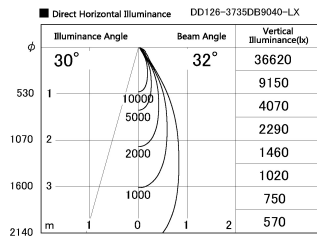

Item no. DD126-3735DB9040-LX

Series Name: Cledy versa L-G
(DD126_AG-LX)

Dark Mirror Reflector

Installation	Recessed mount
Type	Lens type adjustable downlight : Antiglare type
Fixture wattage	35.5W
Beam angle	32deg
Color Temp.	4000K
CRI	Ra>90
Luminous	3358 lm
Body	Die-castaluminumalloy
Body finish	N/A
Trim finish	Black
Reflector finish	Dark Mirror
IP Rate	IP20
Light source	COB module
Input Voltage	AC220~240V
Dimming Type	Non-Dimmable
Certificate	CE,CCC
Cut Hole	150mm