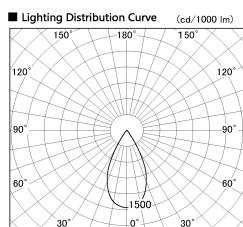

Item no. DD126-3755DB9040-LX

Series Name: Cledy versa L-G
(DD126_AG-LX)

Dark Mirror Reflector

Installation	Recessed mount
Type	Lens type adjustable downlight : Antiglare type
Fixture wattage	35.5W
Beam angle	51deg
Color Temp.	4000K
CRI	Ra>90
Luminous	2910 lm
Body	Die-castaluminumalloy
Body finish	N/A
Trim finish	Black
Reflector finish	Dark Mirror
IP Rate	IP20
Light source	COB module
Input Voltage	AC220~240V
Dimming Type	Non-Dimmable
Certificate	CE,CCC
Cut Hole	150mm