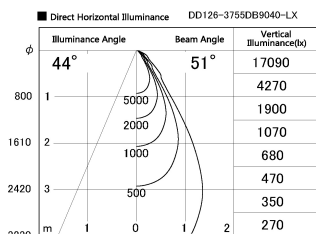

Item no. DD126-3755DB9040-LX

Series Name: Cledy versa L-G
(DD126_AG-LX)

Dark Mirror Reflector

Installation	Recessed mount
Type	Lens type adjustable downlight : Antiglare type
Fixture wattage	35.5W
Beam angle	51deg
Color Temp.	4000K
CRI	Ra>90
Luminous	2910 lm
Body	Die-castaluminumalloy
Body finish	N/A
Trim finish	Black
Reflector finish	Dark Mirror
IP Rate	IP20
Light source	COB module
Input Voltage	AC220~240V
Dimming Type	Non-Dimmable
Certificate	CE,CCC
Cut Hole	150mm