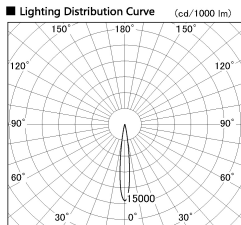

Item no. DD126-2515DB9040-LX

Series Name: Cledy versa L-G  
(DD126\_AG-LX)

Dark Mirror Reflector

Direct Horizontal Illuminance DD126-2515DB9040-LX

φ	Illuminance Angle	Beam Angle	Vertical Illuminance (lx)
210	12°	13°	107720
1	50000		26930
	20000		11970
420	10000		6730
2			4310
630	5000		2990
3			2200
840			1680
m	1	2	0

Installation	Recessed mount
Type	Lens type adjustable downlight : Antiglare type
Fixture wattage	24W
Beam angle	14deg
Color Temp.	4000K
CRI	Ra>90
Luminous	1850 lm
Body	Die-castaluminumalloy
Body finish	N/A
Trim finish	Black
Reflector finish	Dark Mirror
IP Rate	IP20
Light source	COB module
Input Voltage	AC220~240V
Dimming Type	Non-Dimmable
Certificate	CE,CCC
Cut Hole	125mm