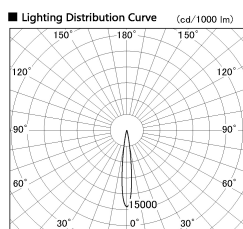

Item no. DD126-2515DB9040-LX

Series Name: Cledy versa L-G
(DD126_AG-LX)

Dark Mirror Reflector

■ Direct Horizontal Illuminance DD126-2515DB9040-LX

φ	Illuminance Angle	Beam Angle	Vertical Illuminance (lx)
	12°	13°	107720
210	50000		26930
	20000		11970
420	10000		6730
	5000		4310
630			2990
840			2200
m	200	1 2	1680

Installation	Recessed mount
Type	Lens type adjustable downlight : Antiglare type
Fixture wattage	24W
Beam angle	14deg
Color Temp.	4000K
CRI	Ra>90
Luminous	1850 lm
Body	Die-castaluminumalloy
Body finish	N/A
Trim finish	Black
Reflector finish	Dark Mirror
IP Rate	IP20
Light source	COB module
Input Voltage	AC220~240V
Dimming Type	Non-Dimmable
Certificate	CE,CCC
Cut Hole	125mm