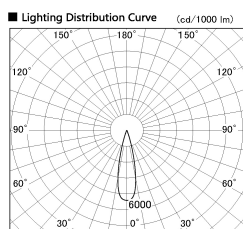

Item no. DD126-2525DB9040-LX

Series Name: Cledy versa L-G
(DD126_AG-LX)

Dark Mirror Reflector

Installation	Recessed mount
Type	Lens type adjustable downlight : Antiglare type
Fixture wattage	24W
Beam angle	25deg
Color Temp.	4000K
CRI	Ra>90
Luminous	2018 lm
Body	Die-castaluminumalloy
Body finish	N/A
Trim finish	Black
Reflector finish	Dark Mirror
IP Rate	IP20
Light source	COB module
Input Voltage	AC220~240V
Dimming Type	Non-Dimmable
Certificate	CE,CCC
Cut Hole	125mm

Direct Horizontal Illuminance DD126-2525DB9040-LX

φ	Illuminance Angle	Beam Angle	Vertical Illuminance (lx)
420	24°	25°	42940
850	2000lx		10740
1270	1000lx		4770
1700	500lx		2680
	200lx		1720
	100lx		1190
			880
			670