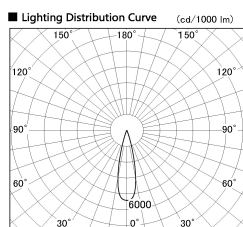

Item no. DD126-2525DB9040-LX

Series Name: Cledy versa L-G
(DD126_AG-LX)

Dark Mirror Reflector

Installation	Recessed mount
Type	Lens type adjustable downlight : Antiglare type
Fixture wattage	24W
Beam angle	25deg
Color Temp.	4000K
CRI	Ra>90
Luminous	2018 lm
Body	Die-castaluminumalloy
Body finish	N/A
Trim finish	Black
Reflector finish	Dark Mirror
IP Rate	IP20
Light source	COB module
Input Voltage	AC220~240V
Dimming Type	Non-Dimmable
Certificate	CE,CCC
Cut Hole	125mm

Direct Horizontal Illuminance DD126-2525DB9040-LX

φ	Illuminance Angle	Beam Angle	Vertical Illuminance (lx)
420	24°	25°	42940
850	2000lx		10740
1270	1000lx		4770
1700	5000lx		2680
	2000lx		1720
	1000lx		1190
			880
			670