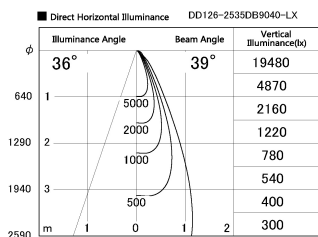

Item no. DD126-2535DB9040-LX

Series Name: Cledy versa L-G
(DD126_AG-LX)

Dark Mirror Reflector

Installation	Recessed mount
Type	Lens type adjustable downlight : Antiglare type
Fixture wattage	24W
Beam angle	38deg
Color Temp.	4000K
CRI	Ra>90
Luminous	2063 lm
Body	Die-castaluminumalloy
Body finish	N/A
Trim finish	Black
Reflector finish	Dark Mirror
IP Rate	IP20
Light source	COB module
Input Voltage	AC220~240V
Dimming Type	Non-Dimmable
Certificate	CE,CCC
Cut Hole	125mm