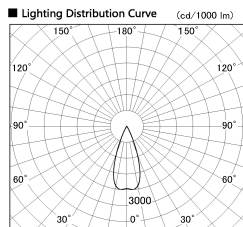

Item no. DD126-2535DB9040-LX

Series Name: Cledy versa L-G
(DD126_AG-LX)

Dark Mirror Reflector

Installation	Recessed mount
Type	Lens type adjustable downlight : Antiglare type
Fixture wattage	24W
Beam angle	38deg
Color Temp.	4000K
CRI	Ra>90
Luminous	2063 lm
Body	Die-castaluminumalloy
Body finish	N/A
Trim finish	Black
Reflector finish	Dark Mirror
IP Rate	IP20
Light source	COB module
Input Voltage	AC220~240V
Dimming Type	Non-Dimmable
Certificate	CE,CCC
Cut Hole	125mm