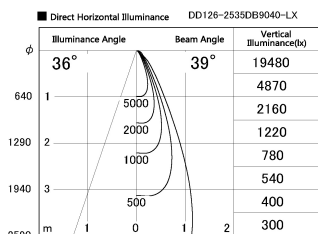

Item no. DD126-2535DB9040-LX

Series Name: Cledy versa L-G
(DD126_AG-LX)

Dark Mirror Reflector

Installation	Recessed mount
Type	Lens type adjustable downlight : Antiglare type
Fixture wattage	24W
Beam angle	38deg
Color Temp.	4000K
CRI	Ra>90
Luminous	2063 lm
Body	Die-castaluminumalloy
Body finish	N/A
Trim finish	Black
Reflector finish	Dark Mirror
IP Rate	IP20
Light source	COB module
Input Voltage	AC220~240V
Dimming Type	Non-Dimmable
Certificate	CE,CCC
Cut Hole	125mm