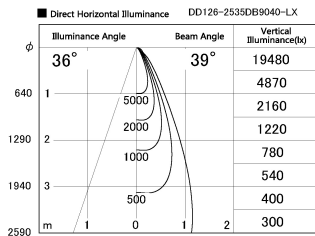

Item no. DD126-2535DB9040-LX

Series Name: Cledy versa L-G
(DD126_AG-LX)

Dark Mirror Reflector

Installation	Recessed mount
Type	Lens type adjustable downlight : Antiglare type
Fixture wattage	24W
Beam angle	38deg
Color Temp.	4000K
CRI	Ra>90
Luminous	2063 lm
Body	Die-castaluminumalloy
Body finish	N/A
Trim finish	Black
Reflector finish	Dark Mirror
IP Rate	IP20
Light source	COB module
Input Voltage	AC220~240V
Dimming Type	Non-Dimmable
Certificate	CE,CCC
Cut Hole	125mm