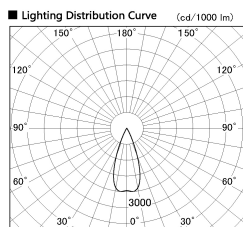

Item no. DD126-2535DB9040-LX

Series Name: Cledy versa L-G
(DD126_AG-LX)

Dark Mirror Reflector

Installation	Recessed mount
Type	Lens type adjustable downlight : Antiglare type
Fixture wattage	24W
Beam angle	38deg
Color Temp.	4000K
CRI	Ra>90
Luminous	2063 lm
Body	Die-castaluminumalloy
Body finish	N/A
Trim finish	Black
Reflector finish	Dark Mirror
IP Rate	IP20
Light source	COB module
Input Voltage	AC220~240V
Dimming Type	Non-Dimmable
Certificate	CE,CCC
Cut Hole	125mm