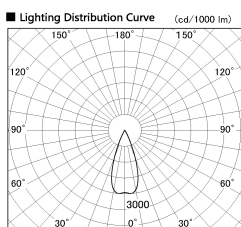

Item no. DD126-2535DB9040-LX

Series Name: Cledy versa L-G
(DD126_AG-LX)

Dark Mirror Reflector

Installation	Recessed mount
Type	Lens type adjustable downlight : Antiglare type
Fixture wattage	24W
Beam angle	38deg
Color Temp.	4000K
CRI	Ra>90
Luminous	2063 lm
Body	Die-castaluminumalloy
Body finish	N/A
Trim finish	Black
Reflector finish	Dark Mirror
IP Rate	IP20
Light source	COB module
Input Voltage	AC220~240V
Dimming Type	Non-Dimmable
Certificate	CE,CCC
Cut Hole	125mm