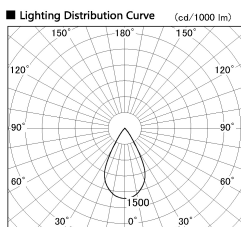

Item no. DD126-2555DB9040-LX

Series Name: Cledy versa L-G
(DD126_AG-LX)

Dark Mirror Reflector

■ Direct Horizontal Illuminance DD126-2555DB9040-LX

φ	Illuminance Angle	Beam Angle	Vertical Illuminance (lx)
890	48°	55°	10040
1780			2510
2670			1120
3560			630
			400
			280
			200
			160

Installation	Recessed mount
Type	Lens type adjustable downlight : Antiglare type
Fixture wattage	24W
Beam angle	55deg
Color Temp.	4000K
CRI	Ra>90
Luminous	1892 lm
Body	Die-castaluminumalloy
Body finish	N/A
Trim finish	Black
Reflector finish	Dark Mirror
IP Rate	IP20
Light source	COB module
Input Voltage	AC220~240V
Dimming Type	Non-Dimmable
Certificate	CE,CCC
Cut Hole	125mm