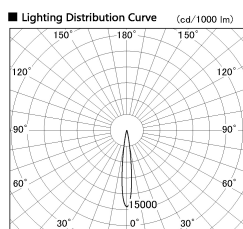

Item no. DD126-2015DB9040-LX

Series Name: Cledy versa L-G  
(DD126\_AG-LX)

Dark Mirror Reflector

■ Direct Horizontal Illuminance DD126-2015DB9040-LX

φ	Illuminance Angle	Beam Angle	Vertical Illuminance (lx)		
210	12°	13°	83620		
1			20900		
420			9290		
2			5230		
630			3340		
3			2320		
840			1710		
m	1	0	1	2	1310

Installation	Recessed mount
Type	Lens type adjustable downlight : Antiglare type
Fixture wattage	18.6W
Beam angle	14deg
Color Temp.	4000K
CRI	Ra>90
Luminous	1436 lm
Body	Die-castaluminumalloy
Body finish	N/A
Trim finish	Black
Reflector finish	Dark Mirror
IP Rate	IP20
Light source	COB module
Input Voltage	AC220~240V
Dimming Type	Non-Dimmable
Certificate	CE,CCC
Cut Hole	125mm