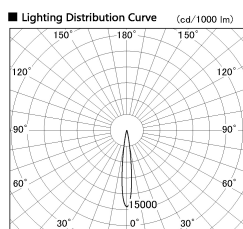

Item no. DD126-2015DB9040-LX

Series Name: Cledy versa L-G
(DD126_AG-LX)

Dark Mirror Reflector

■ Direct Horizontal Illuminance DD126-2015DB9040-LX

φ	Illuminance Angle	Beam Angle	Vertical Illuminance (lx)
210	12°	13°	83620
210			20900
420			9290
420			5230
630			3340
630			2320
840			1710
840			1310

Installation	Recessed mount
Type	Lens type adjustable downlight : Antiglare type
Fixture wattage	18.6W
Beam angle	14deg
Color Temp.	4000K
CRI	Ra>90
Luminous	1436 lm
Body	Die-castaluminumalloy
Body finish	N/A
Trim finish	Black
Reflector finish	Dark Mirror
IP Rate	IP20
Light source	COB module
Input Voltage	AC220~240V
Dimming Type	Non-Dimmable
Certificate	CE,CCC
Cut Hole	125mm