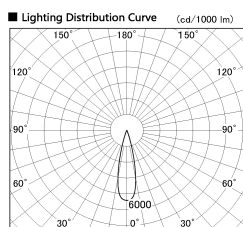

Item no. DD126-2025DB9040-LX

Series Name: Cledy versa L-G
(DD126_AG-LX)

Dark Mirror Reflector

■ Direct Horizontal Illuminance DD126-2025DB9040-LX

φ	Illuminance Angle	Beam Angle	Vertical Illuminance (lx)
420	24°	25°	33340
850			8340
1270			3700
1700			2080
			1330
			930
			680
			520

Installation	Recessed mount
Type	Lens type adjustable downlight : Antiglare type
Fixture wattage	18.6W
Beam angle	25deg
Color Temp.	4000K
CRI	Ra>90
Luminous	1567 lm
Body	Die-castaluminumalloy
Body finish	N/A
Trim finish	Black
Reflector finish	Dark Mirror
IP Rate	IP20
Light source	COB module
Input Voltage	AC220~240V
Dimming Type	Non-Dimmable
Certificate	CE,CCC
Cut Hole	125mm