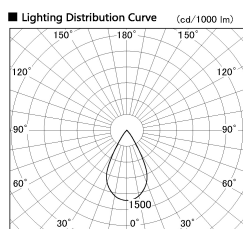

Item no. DD126-2055DB9040-LX

Series Name: Cledy versa L-G  
(DD126\_AG-LX)

Dark Mirror Reflector

Installation	Recessed mount
Type	Lens type adjustable downlight : Antiglare type
Fixture wattage	18.6W
Beam angle	55deg
Color Temp.	4000K
CRI	Ra>90
Luminous	1469 lm
Body	Die-castaluminumalloy
Body finish	N/A
Trim finish	Black
Reflector finish	Dark Mirror
IP Rate	IP20
Light source	COB module
Input Voltage	AC220~240V
Dimming Type	Non-Dimmable
Certificate	CE,CCC
Cut Hole	125mm

Direct Horizontal Illuminance DD126-2055DB9040-LX

Illuminance Angle	Beam Angle	Vertical Illuminance (lx)
48°	55°	7790
		1950
		870
		490
		310
		220
		160
		120