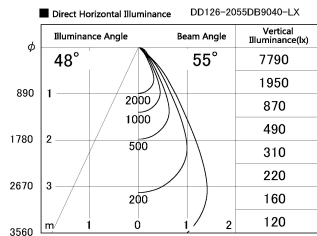

Item no. DD126-2055DB9040-LX

Series Name: Cledy versa L-G
(DD126_AG-LX)

Dark Mirror Reflector

Installation	Recessed mount
Type	Lens type adjustable downlight : Antiglare type
Fixture wattage	18.6W
Beam angle	55deg
Color Temp.	4000K
CRI	Ra>90
Luminous	1469 lm
Body	Die-castaluminumalloy
Body finish	N/A
Trim finish	Black
Reflector finish	Dark Mirror
IP Rate	IP20
Light source	COB module
Input Voltage	AC220~240V
Dimming Type	Non-Dimmable
Certificate	CE,CCC
Cut Hole	125mm