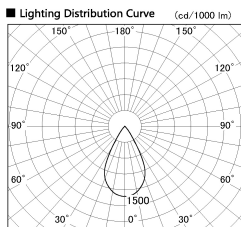

Item no. DD126-2055DB9040-LX

Series Name: Cledy versa L-G
(DD126_AG-LX)

Dark Mirror Reflector

Installation	Recessed mount
Type	Lens type adjustable downlight : Antiglare type
Fixture wattage	18.6W
Beam angle	55deg
Color Temp.	4000K
CRI	Ra>90
Luminous	1469 lm
Body	Die-castaluminumalloy
Body finish	N/A
Trim finish	Black
Reflector finish	Dark Mirror
IP Rate	IP20
Light source	COB module
Input Voltage	AC220~240V
Dimming Type	Non-Dimmable
Certificate	CE,CCC
Cut Hole	125mm