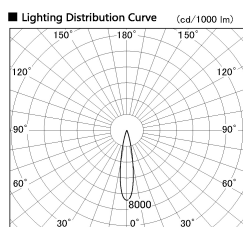

Item no. DD126-1415DB9040-LX

Series Name: Cledy versa L-G
(DD126_AG-LX)

Dark Mirror Reflector

Installation	Recessed mount
Type	Lens type adjustable downlight : Antiglare type
Fixture wattage	14W
Beam angle	19deg
Color Temp.	4000K
CRI	Ra>90
Luminous	1203 lm
Body	Die-castaluminumalloy
Body finish	N/A
Trim finish	Black
Reflector finish	Dark Mirror
IP Rate	IP20
Light source	COB module
Input Voltage	AC220~240V
Dimming Type	Non-Dimmable
Certificate	CE,CCC
Cut Hole	100mm

Direct Horizontal Illuminance DD126-1415DB9040-LX

φ	Illuminance Angle	Beam Angle	Vertical Illuminance (lx)		
330	19°	19°	34110		
1			8530		
660			3790		
2			2130		
1000			1360		
3			950		
1330			700		
m	1	0	1	2	530