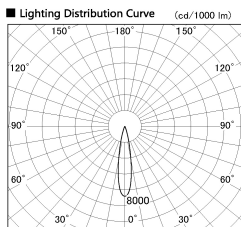

Item no. DD126-1415DB9040-LX

Series Name: Cledy versa L-G
(DD126_AG-LX)

Dark Mirror Reflector

Direct Horizontal Illuminance DD126-1415DB9040-LX

φ	Illuminance Angle	Beam Angle	Vertical Illuminance (lx)		
330	19°	19°	34110		
1			8530		
660			3790		
2			2130		
1000			1360		
3			950		
1330			700		
m	1	0	1	2	530

Installation	Recessed mount
Type	Lens type adjustable downlight : Antiglare type
Fixture wattage	14W
Beam angle	19deg
Color Temp.	4000K
CRI	Ra>90
Luminous	1203 lm
Body	Die-castaluminumalloy
Body finish	N/A
Trim finish	Black
Reflector finish	Dark Mirror
IP Rate	IP20
Light source	COB module
Input Voltage	AC220~240V
Dimming Type	Non-Dimmable
Certificate	CE,CCC
Cut Hole	100mm