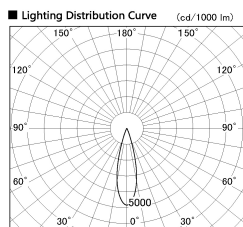

Item no. DD126-1425DB9040-LX

Series Name: Cledy versa L-G
(DD126_AG-LX)

Dark Mirror Reflector

Installation	Recessed mount
Type	Lens type adjustable downlight : Antiglare type
Fixture wattage	14W
Beam angle	26deg
Color Temp.	4000K
CRI	Ra>90
Luminous	1343 lm
Body	Die-castaluminumalloy
Body finish	N/A
Trim finish	Black
Reflector finish	Dark Mirror
IP Rate	IP20
Light source	COB module
Input Voltage	AC220~240V
Dimming Type	Non-Dimmable
Certificate	CE,CCC
Cut Hole	100mm

Direct Horizontal Illuminance DD126-1425DB9040-LX

φ	Illuminance Angle	Beam Angle	Vertical Illuminance (lx)
25°	26°	26150	
440	1	6540	
880	2	2910	
1330	3	1630	
1770	m	1050	
	1	730	
	2	530	
	1	410	