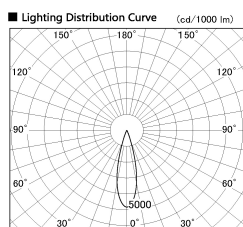

Item no. DD126-1425DB9040-LX

Series Name: Cledy versa L-G
(DD126_AG-LX)

Dark Mirror Reflector

Direct Horizontal Illuminance DD126-1425DB9040-LX

φ	Illuminance Angle	Beam Angle	Vertical Illuminance (lx)
25°	26°	26150	
440	10000	6540	
	5000	2910	
880	2000	1630	
	1000	1050	
1330		730	
		530	
1770		410	

Installation	Recessed mount
Type	Lens type adjustable downlight : Antiglare type
Fixture wattage	14W
Beam angle	26deg
Color Temp.	4000K
CRI	Ra>90
Luminous	1343 lm
Body	Die-castaluminumalloy
Body finish	N/A
Trim finish	Black
Reflector finish	Dark Mirror
IP Rate	IP20
Light source	COB module
Input Voltage	AC220~240V
Dimming Type	Non-Dimmable
Certificate	CE,CCC
Cut Hole	100mm