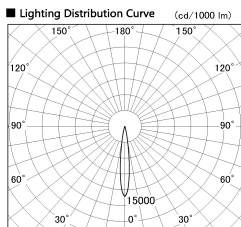

Item no. DD126-0815DB9040-LX

Series Name: Cledy versa L-G
(DD126_AG-LX)

Dark Mirror Reflector

■ Direct Horizontal Illuminance DD126-0815DB9040-LX

φ	Illuminance Angle	Beam Angle	Vertical Illuminance (lx)
220	13°	14°	33310
1			8330
			3700
450			2080
2			1330
680			930
3			680
910			520

Installation	Recessed mount
Type	Lens type adjustable downlight : Antiglare type
Fixture wattage	7.4W
Beam angle	14deg
Color Temp.	4000K
CRI	Ra>90
Luminous	626 lm
Body	Die-castaluminumalloy
Body finish	N/A
Trim finish	Black
Reflector finish	Dark Mirror
IP Rate	IP20
Light source	COB module
Input Voltage	AC220~240V
Dimming Type	Non-Dimmable
Certificate	CE,CCC
Cut Hole	100mm