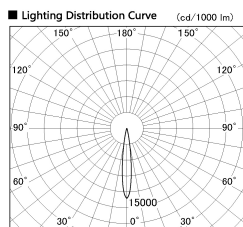

Item no. DD126-0815DB9040-LX

Series Name: Cledy versa L-G
(DD126_AG-LX)

Dark Mirror Reflector

■ Direct Horizontal Illuminance DD126-0815DB9040-LX

φ	Illuminance Angle	Beam Angle	Vertical Illuminance (lx)
13°		14°	33310
220	10000		8330
	5000		3700
450	2000		2080
	1000		1330
680			930
			680
910			520

Installation	Recessed mount
Type	Lens type adjustable downlight : Antiglare type
Fixture wattage	7.4W
Beam angle	14deg
Color Temp.	4000K
CRI	Ra>90
Luminous	626 lm
Body	Die-castaluminumalloy
Body finish	N/A
Trim finish	Black
Reflector finish	Dark Mirror
IP Rate	IP20
Light source	COB module
Input Voltage	AC220~240V
Dimming Type	Non-Dimmable
Certificate	CE,CCC
Cut Hole	100mm