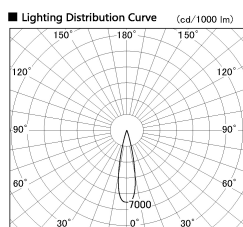

Item no. DD126-0825DB9040-LX

Series Name: Cledy versa L-G  
(DD126\_AG-LX)

Dark Mirror Reflector

■ Direct Horizontal Illuminance DD126-0825DB9040-LX

Illuminance Angle	Beam Angle	Vertical Illuminance (lx)
22°	23°	17520
		4380
		1950
		1090
		700
		490
		360
		270

Installation	Recessed mount
Type	Lens type adjustable downlight : Antiglare type
Fixture wattage	7.4W
Beam angle	22deg
Color Temp.	4000K
CRI	Ra>90
Luminous	688 lm
Body	Die-castaluminumalloy
Body finish	N/A
Trim finish	Black
Reflector finish	Dark Mirror
IP Rate	IP20
Light source	COB module
Input Voltage	AC220~240V
Dimming Type	Non-Dimmable
Certificate	CE,CCC
Cut Hole	100mm