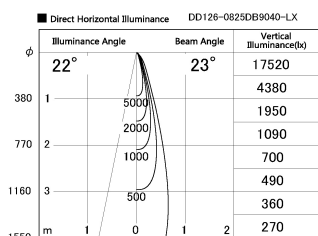

Item no. DD126-0825DB9040-LX

Series Name: Cledy versa L-G  
(DD126\_AG-LX)

Dark Mirror Reflector

Installation	Recessed mount
Type	Lens type adjustable downlight : Antiglare type
Fixture wattage	7.4W
Beam angle	22deg
Color Temp.	4000K
CRI	Ra>90
Luminous	688 lm
Body	Die-castaluminumalloy
Body finish	N/A
Trim finish	Black
Reflector finish	Dark Mirror
IP Rate	IP20
Light source	COB module
Input Voltage	AC220~240V
Dimming Type	Non-Dimmable
Certificate	CE,CCC
Cut Hole	100mm