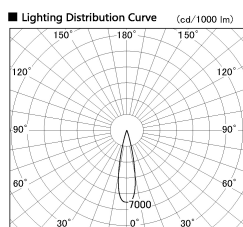

Item no. DD126-0825DB9040-LX

Series Name: Cledy versa L-G  
(DD126\_AG-LX)

Dark Mirror Reflector

Installation	Recessed mount
Type	Lens type adjustable downlight : Antiglare type
Fixture wattage	7.4W
Beam angle	22deg
Color Temp.	4000K
CRI	Ra>90
Luminous	688 lm
Body	Die-castaluminumalloy
Body finish	N/A
Trim finish	Black
Reflector finish	Dark Mirror
IP Rate	IP20
Light source	COB module
Input Voltage	AC220~240V
Dimming Type	Non-Dimmable
Certificate	CE,CCC
Cut Hole	100mm