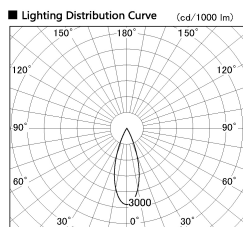

Item no. DD126-0835DB9040-LX

Series Name: Cledy versa L-G
(DD126_AG-LX)

Dark Mirror Reflector

■ Direct Horizontal Illuminance DD126-0835DB9040-LX

Illuminance Angle	Beam Angle	Vertical Illuminance (lx)
32°	34°	7620
		1900
		850
		480
		300
		210
		160
		120

Installation	Recessed mount
Type	Lens type adjustable downlight : Antiglare type
Fixture wattage	7.4W
Beam angle	34deg
Color Temp.	4000K
CRI	Ra>90
Luminous	657 lm
Body	Die-castaluminumalloy
Body finish	N/A
Trim finish	Black
Reflector finish	Dark Mirror
IP Rate	IP20
Light source	COB module
Input Voltage	AC220~240V
Dimming Type	Non-Dimmable
Certificate	CE,CCC
Cut Hole	100mm