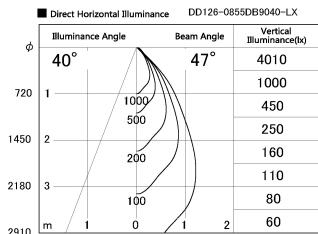

Item no. DD126-0855DB9040-LX

Series Name: Cledy versa L-G
(DD126_AG-LX)

Dark Mirror Reflector

Installation	Recessed mount
Type	Lens type adjustable downlight : Antiglare type
Fixture wattage	7.4W
Beam angle	48deg
Color Temp.	4000K
CRI	Ra>90
Luminous	616 lm
Body	Die-castaluminumalloy
Body finish	N/A
Trim finish	Black
Reflector finish	Dark Mirror
IP Rate	IP20
Light source	COB module
Input Voltage	AC220~240V
Dimming Type	Non-Dimmable
Certificate	CE,CCC
Cut Hole	100mm