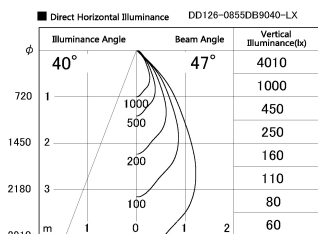

Item no. DD126-0855DB9040-LX

Series Name: Cledy versa L-G
(DD126_AG-LX)

Dark Mirror Reflector

Installation	Recessed mount
Type	Lens type adjustable downlight : Antiglare type
Fixture wattage	7.4W
Beam angle	48deg
Color Temp.	4000K
CRI	Ra>90
Luminous	616 lm
Body	Die-cast aluminum alloy
Body finish	N/A
Trim finish	Black
Reflector finish	Dark Mirror
IP Rate	IP20
Light source	COB module
Input Voltage	AC220~240V
Dimming Type	Non-Dimmable
Certificate	CE,CCC
Cut Hole	100mm