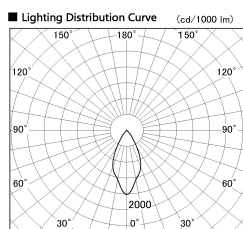

Item no. DD126-0855DB9040-LX

Series Name: Cledy versa L-G
(DD126_AG-LX)

Dark Mirror Reflector

Installation	Recessed mount
Type	Lens type adjustable downlight : Antiglare type
Fixture wattage	7.4W
Beam angle	48deg
Color Temp.	4000K
CRI	Ra>90
Luminous	616 lm
Body	Die-castaluminumalloy
Body finish	N/A
Trim finish	Black
Reflector finish	Dark Mirror
IP Rate	IP20
Light source	COB module
Input Voltage	AC220~240V
Dimming Type	Non-Dimmable
Certificate	CE,CCC
Cut Hole	100mm