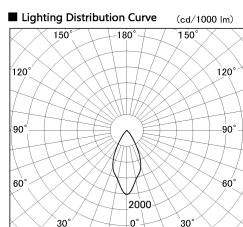

Item no. DD126-0855DB9040-LX

Series Name: Cledy versa L-G
(DD126_AG-LX)

Dark Mirror Reflector

Installation	Recessed mount
Type	Lens type adjustable downlight : Antiglare type
Fixture wattage	7.4W
Beam angle	48deg
Color Temp.	4000K
CRI	Ra>90
Luminous	616 lm
Body	Die-cast aluminum alloy
Body finish	N/A
Trim finish	Black
Reflector finish	Dark Mirror
IP Rate	IP20
Light source	COB module
Input Voltage	AC220~240V
Dimming Type	Non-Dimmable
Certificate	CE,CCC
Cut Hole	100mm