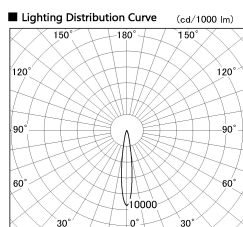

Item no. DD126-4015WW9027-LX

Series Name: Cledy versa L-G  
(DD126\_AG-LX)

White Reflector

Installation	Recessed mount
Type	Lens type adjustable downlight : Antiglare type
Fixture wattage	38.5W
Beam angle	15deg
Color Temp.	2700K
CRI	Ra>90
Luminous	3041 lm
Body	Die-castaluminumalloy
Body finish	N/A
Trim finish	White
Reflector finish	White
IP Rate	IP20
Light source	COB module
Input Voltage	AC220~240V
Dimming Type	Non-Dimmable
Certificate	CE,CCC
Cut Hole	150mm

■ Direct Horizontal Illuminance DD126-4015WW9027-LX

φ	Illuminance Angle	Beam Angle	Vertical Illuminance (lx)
240	14°	15°	116060
1	50000		29020
	20000		12900
490	10000		7250
2			4640
730	5000		3220
3			2370
980	m	2,0	1810