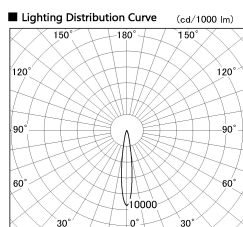

Item no. DD126-4015WW9027-LX

Series Name: Cledy versa L-G  
(DD126\_AG-LX)

White Reflector

Installation	Recessed mount
Type	Lens type adjustable downlight : Antiglare type
Fixture wattage	38.5W
Beam angle	15deg
Color Temp.	2700K
CRI	Ra>90
Luminous	3041 lm
Body	Die-castaluminumalloy
Body finish	N/A
Trim finish	White
Reflector finish	White
IP Rate	IP20
Light source	COB module
Input Voltage	AC220~240V
Dimming Type	Non-Dimmable
Certificate	CE,CCC
Cut Hole	150mm

■ Direct Horizontal Illuminance DD126-4015WW9027-LX

φ	Illuminance Angle	Beam Angle	Vertical Illuminance (lx)
240	14°	15°	116060
1	50000		29020
	20000		12900
490	10000		7250
2			4640
730	5000		3220
3			2370
980	m	2,0 1 2	1810