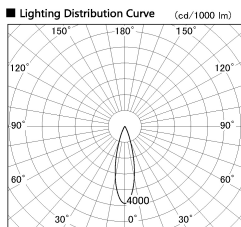

Item no. DD126-4025WW9027-LX

Series Name: Cledy versa L-G
(DD126_AG-LX)

White Reflector

Direct Horizontal Illuminance DD126-4025WW9027-LX

φ	Illuminance Angle	Beam Angle	Vertical Illuminance (lx)
440	25°	27°	51920
880			12980
1330			5770
1770			3250
			2080
			1440
			1060
			810

Installation	Recessed mount
Type	Lens type adjustable downlight : Antiglare type
Fixture wattage	38.5W
Beam angle	27deg
Color Temp.	2700K
CRI	Ra>90
Luminous	3322 lm
Body	Die-castaluminumalloy
Body finish	N/A
Trim finish	White
Reflector finish	White
IP Rate	IP20
Light source	COB module
Input Voltage	AC220~240V
Dimming Type	Non-Dimmable
Certificate	CE,CCC
Cut Hole	150mm