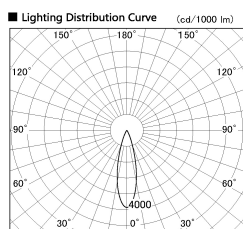

Item no. DD126-4025WW9027-LX

Series Name: Cledy versa L-G  
(DD126\_AG-LX)

White Reflector

Installation	Recessed mount
Type	Lens type adjustable downlight : Antiglare type
Fixture wattage	38.5W
Beam angle	27deg
Color Temp.	2700K
CRI	Ra>90
Luminous	3322 lm
Body	Die-castaluminumalloy
Body finish	N/A
Trim finish	White
Reflector finish	White
IP Rate	IP20
Light source	COB module
Input Voltage	AC220~240V
Dimming Type	Non-Dimmable
Certificate	CE,CCC
Cut Hole	150mm

Direct Horizontal Illuminance DD126-4025WW9027-LX

φ	Illuminance Angle	Beam Angle	Vertical Illuminance (lx)
25°	27°	51920	
440	2000	12980	
880	1000	5770	
1330	500	3250	
1770	200	2080	
	100	1440	
	50	1060	
	25	810	