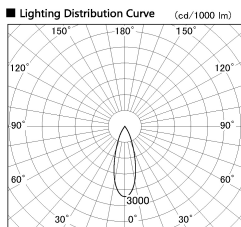

Item no. DD126-4035WW9027-LX

Series Name: Cledy versa L-G  
(DD126\_AG-LX)

White Reflector

Direct Horizontal Illuminance DD126-4035WW9027-LX

φ	Illuminance Angle	Beam Angle	Vertical Illuminance (lx)
530	30°	32°	35000
1070			8750
1600			3890
2140			2190
			1400
			970
			710
			550

Installation	Recessed mount
Type	Lens type adjustable downlight : Antiglare type
Fixture wattage	38.5W
Beam angle	32deg
Color Temp.	2700K
CRI	Ra>90
Luminous	3278 lm
Body	Die-castaluminumalloy
Body finish	N/A
Trim finish	White
Reflector finish	White
IP Rate	IP20
Light source	COB module
Input Voltage	AC220~240V
Dimming Type	Non-Dimmable
Certificate	CE,CCC
Cut Hole	150mm