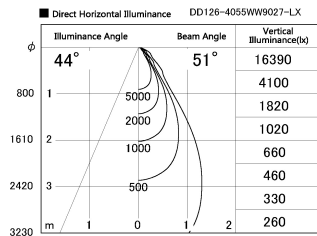

Item no. DD126-4055WW9027-LX

Series Name: Cledy versa L-G
(DD126_AG-LX)

White Reflector

Installation	Recessed mount
Type	Lens type adjustable downlight : Antiglare type
Fixture wattage	38.5W
Beam angle	51deg
Color Temp.	2700K
CRI	Ra>90
Luminous	2859 lm
Body	Die-castaluminumalloy
Body finish	N/A
Trim finish	White
Reflector finish	White
IP Rate	IP20
Light source	COB module
Input Voltage	AC220~240V
Dimming Type	Non-Dimmable
Certificate	CE,CCC
Cut Hole	150mm