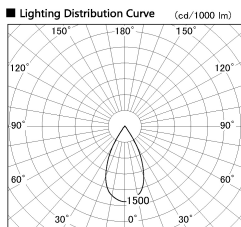

Item no. DD126-4055WW9027-LX

Series Name: Cledy versa L-G
(DD126_AG-LX)

White Reflector

Installation	Recessed mount
Type	Lens type adjustable downlight : Antiglare type
Fixture wattage	38.5W
Beam angle	51deg
Color Temp.	2700K
CRI	Ra>90
Luminous	2859 lm
Body	Die-castaluminumalloy
Body finish	N/A
Trim finish	White
Reflector finish	White
IP Rate	IP20
Light source	COB module
Input Voltage	AC220~240V
Dimming Type	Non-Dimmable
Certificate	CE,CCC
Cut Hole	150mm