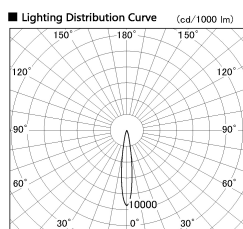

Item no. DD126-3715WW9027-LX

Series Name: Cledy versa L-G
(DD126_AG-LX)

White Reflector

Installation	Recessed mount
Type	Lens type adjustable downlight : Antiglare type
Fixture wattage	35.5W
Beam angle	15deg
Color Temp.	2700K
CRI	Ra>90
Luminous	2905 lm
Body	Die-castaluminumalloy
Body finish	N/A
Trim finish	White
Reflector finish	White
IP Rate	IP20
Light source	COB module
Input Voltage	AC220~240V
Dimming Type	Non-Dimmable
Certificate	CE,CCC
Cut Hole	150mm

Direct Horizontal Illuminance DD126-3715WW9027-LX

φ	Illuminance Angle	Beam Angle	Vertical Illuminance (lx)
14°	15°		110870
240	5000		27720
1	2000		12320
490	1000		6930
2	500		4430
730			3080
3			2260
980			1730
m	2 0 0	1 2	