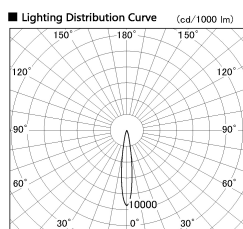

Item no. DD126-3715WW9027-LX

Series Name: Cledy versa L-G
(DD126_AG-LX)

White Reflector

Installation	Recessed mount
Type	Lens type adjustable downlight : Antiglare type
Fixture wattage	35.5W
Beam angle	15deg
Color Temp.	2700K
CRI	Ra>90
Luminous	2905 lm
Body	Die-castaluminumalloy
Body finish	N/A
Trim finish	White
Reflector finish	White
IP Rate	IP20
Light source	COB module
Input Voltage	AC220~240V
Dimming Type	Non-Dimmable
Certificate	CE,CCC
Cut Hole	150mm

■ Direct Horizontal Illuminance DD126-3715WW9027-LX

φ	Illuminance Angle	Beam Angle	Vertical Illuminance (lx)	
240	14°	15°	110870	
1			27720	
			12320	
490			6930	
2			4430	
730			3080	
3			2260	
980	m	2 0 0	1 2	1730