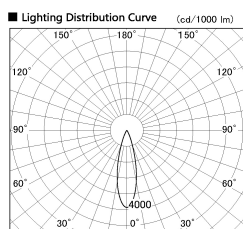

Item no. DD126-3725WW9027-LX

Series Name: Cledy versa L-G
(DD126_AG-LX)

White Reflector

Installation	Recessed mount
Type	Lens type adjustable downlight : Antiglare type
Fixture wattage	35.5W
Beam angle	27deg
Color Temp.	2700K
CRI	Ra>90
Luminous	3160 lm
Body	Die-castaluminumalloy
Body finish	N/A
Trim finish	White
Reflector finish	White
IP Rate	IP20
Light source	COB module
Input Voltage	AC220~240V
Dimming Type	Non-Dimmable
Certificate	CE,CCC
Cut Hole	150mm

Direct Horizontal Illuminance DD126-3725WW9027-LX

φ	Illuminance Angle	Beam Angle	Vertical Illuminance (lx)
440	25°	27°	49390
1			12350
880			5490
2			3090
1330			1980
3			1370
1770			1010
m	1	1	770