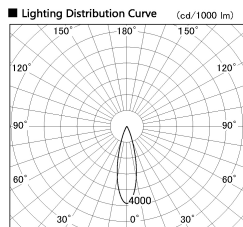

Item no. DD126-3725WW9027-LX

Series Name: Cledy versa L-G
(DD126_AG-LX)

White Reflector

Direct Horizontal Illuminance DD126-3725WW9027-LX

φ	Illuminance Angle	Beam Angle	Vertical Illuminance (lx)
25°	27°	49390	
440	2000	12350	
1	10000	5490	
880	5000	3090	
2	2000	1980	
1330	1000	1370	
3	1000	1010	
1770	0	770	

Installation	Recessed mount
Type	Lens type adjustable downlight : Antiglare type
Fixture wattage	35.5W
Beam angle	27deg
Color Temp.	2700K
CRI	Ra>90
Luminous	3160 lm
Body	Die-castaluminumalloy
Body finish	N/A
Trim finish	White
Reflector finish	White
IP Rate	IP20
Light source	COB module
Input Voltage	AC220~240V
Dimming Type	Non-Dimmable
Certificate	CE,CCC
Cut Hole	150mm