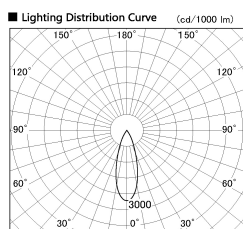

Item no. DD126-3735WW9027-LX

Series Name: Cledy versa L-G
(DD126_AG-LX)

White Reflector

Installation	Recessed mount
Type	Lens type adjustable downlight : Antiglare type
Fixture wattage	35.5W
Beam angle	32deg
Color Temp.	2700K
CRI	Ra>90
Luminous	3119 lm
Body	Die-castaluminumalloy
Body finish	N/A
Trim finish	White
Reflector finish	White
IP Rate	IP20
Light source	COB module
Input Voltage	AC220~240V
Dimming Type	Non-Dimmable
Certificate	CE,CCC
Cut Hole	150mm

Direct Horizontal Illuminance DD126-3735WW9027-LX

φ	Illuminance Angle	Beam Angle	Vertical Illuminance (lx)
530	30°	32°	33300
1070			8320
1600			3700
2140			2080
			1330
			920
			680
			520