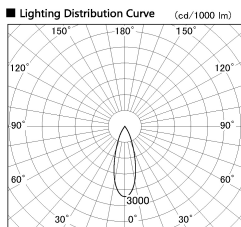

Item no. DD126-3735WW9027-LX

Series Name: Cledy versa L-G
(DD126_AG-LX)

White Reflector

Direct Horizontal Illuminance DD126-3735WW9027-LX

φ	Illuminance Angle	Beam Angle	Vertical Illuminance (lx)
530	30°	32°	33300
1070			8320
1600			3700
2140			2080
			1330
			920
			680
			520

Installation	Recessed mount
Type	Lens type adjustable downlight : Antiglare type
Fixture wattage	35.5W
Beam angle	32deg
Color Temp.	2700K
CRI	Ra>90
Luminous	3119 lm
Body	Die-cast aluminum alloy
Body finish	N/A
Trim finish	White
Reflector finish	White
IP Rate	IP20
Light source	COB module
Input Voltage	AC220~240V
Dimming Type	Non-Dimmable
Certificate	CE,CCC
Cut Hole	150mm