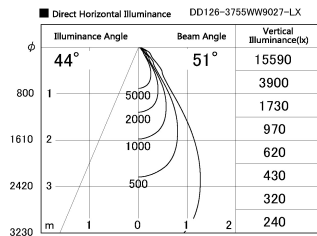

Item no. DD126-3755WW9027-LX

Series Name: Cledy versa L-G  
(DD126\_AG-LX)

White Reflector

Installation	Recessed mount
Type	Lens type adjustable downlight : Antiglare type
Fixture wattage	35.5W
Beam angle	51deg
Color Temp.	2700K
CRI	Ra>90
Luminous	2721 lm
Body	Die-castaluminumalloy
Body finish	N/A
Trim finish	White
Reflector finish	White
IP Rate	IP20
Light source	COB module
Input Voltage	AC220~240V
Dimming Type	Non-Dimmable
Certificate	CE,CCC
Cut Hole	150mm