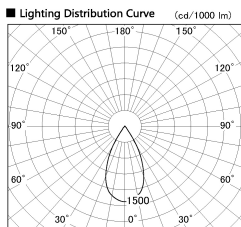

Item no. DD126-3755WW9027-LX

Series Name: Cledy versa L-G  
(DD126\_AG-LX)

White Reflector

Installation	Recessed mount
Type	Lens type adjustable downlight : Antiglare type
Fixture wattage	35.5W
Beam angle	51deg
Color Temp.	2700K
CRI	Ra>90
Luminous	2721 lm
Body	Die-castaluminumalloy
Body finish	N/A
Trim finish	White
Reflector finish	White
IP Rate	IP20
Light source	COB module
Input Voltage	AC220~240V
Dimming Type	Non-Dimmable
Certificate	CE,CCC
Cut Hole	150mm