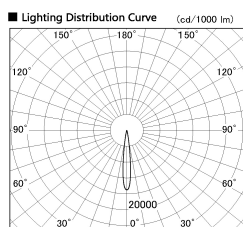

Item no. DD126-2515WW9027-LX

Series Name: Cledy versa L-G
(DD126_AG-LX)

White Reflector

■ Direct Horizontal Illuminance DD126-2515WW9027-LX

φ	Illuminance Angle	Beam Angle	Vertical Illuminance (lx)
210	12°	13°	104980
1	5000		26240
2	20000		11660
420	10000		6560
2	5000		4200
630			2920
3			2140
840	m	200	1640

Installation	Recessed mount
Type	Lens type adjustable downlight : Antiglare type
Fixture wattage	24W
Beam angle	14deg
Color Temp.	2700K
CRI	Ra>90
Luminous	1739 lm
Body	Die-castaluminumalloy
Body finish	N/A
Trim finish	White
Reflector finish	White
IP Rate	IP20
Light source	COB module
Input Voltage	AC220~240V
Dimming Type	Non-Dimmable
Certificate	CE,CCC
Cut Hole	125mm