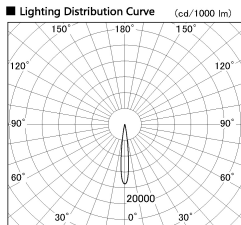

Item no. DD126-2515WW9027-LX

Series Name: Cledy versa L-G
(DD126_AG-LX)

White Reflector

■ Direct Horizontal Illuminance DD126-2515WW9027-LX

φ	Illuminance Angle	Beam Angle	Vertical Illuminance (lx)
210	12°	13°	104980
210	5000		26240
420	20000		11660
420	10000		6560
630	5000		4200
630			2920
840			2140
m	200	1 2	1640

Installation	Recessed mount
Type	Lens type adjustable downlight : Antiglare type
Fixture wattage	24W
Beam angle	14deg
Color Temp.	2700K
CRI	Ra>90
Luminous	1739 lm
Body	Die-castaluminumalloy
Body finish	N/A
Trim finish	White
Reflector finish	White
IP Rate	IP20
Light source	COB module
Input Voltage	AC220~240V
Dimming Type	Non-Dimmable
Certificate	CE,CCC
Cut Hole	125mm