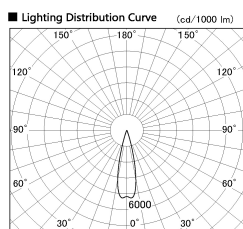

Item no. DD126-2525WW9027-LX

Series Name: Cledy versa L-G
(DD126_AG-LX)

White Reflector

Installation	Recessed mount
Type	Lens type adjustable downlight : Antiglare type
Fixture wattage	24W
Beam angle	25deg
Color Temp.	2700K
CRI	Ra>90
Luminous	1842 lm
Body	Die-castaluminumalloy
Body finish	N/A
Trim finish	White
Reflector finish	White
IP Rate	IP20
Light source	COB module
Input Voltage	AC220~240V
Dimming Type	Non-Dimmable
Certificate	CE,CCC
Cut Hole	125mm

Direct Horizontal Illuminance DD126-2525WW9027-LX

φ	Illuminance Angle	Beam Angle	Vertical Illuminance (lx)
440	25°	26°	36990
880			9250
1330			4110
1770			2310
			1480
			1030
			750
			580