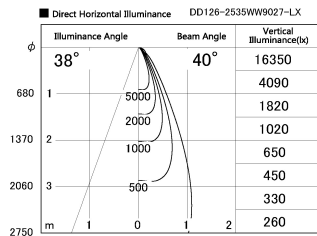

Item no. DD126-2535WW9027-LX

Series Name: Cledy versa L-G  
(DD126\_AG-LX)

White Reflector

Installation	Recessed mount
Type	Lens type adjustable downlight : Antiglare type
Fixture wattage	24W
Beam angle	38deg
Color Temp.	2700K
CRI	Ra>90
Luminous	1875 lm
Body	Die-castaluminumalloy
Body finish	N/A
Trim finish	White
Reflector finish	White
IP Rate	IP20
Light source	COB module
Input Voltage	AC220~240V
Dimming Type	Non-Dimmable
Certificate	CE,CCC
Cut Hole	125mm