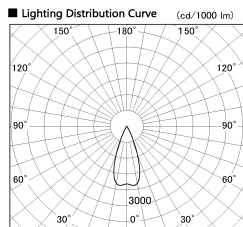

Item no. DD126-2535WW9027-LX

Series Name: Cledy versa L-G  
(DD126\_AG-LX)

White Reflector

Installation	Recessed mount
Type	Lens type adjustable downlight : Antiglare type
Fixture wattage	24W
Beam angle	38deg
Color Temp.	2700K
CRI	Ra>90
Luminous	1875 lm
Body	Die-castaluminumalloy
Body finish	N/A
Trim finish	White
Reflector finish	White
IP Rate	IP20
Light source	COB module
Input Voltage	AC220~240V
Dimming Type	Non-Dimmable
Certificate	CE,CCC
Cut Hole	125mm