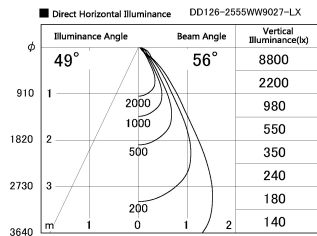

Item no. DD126-2555WW9027-LX

Series Name: Cledy versa L-G
(DD126_AG-LX)

White Reflector

Installation	Recessed mount
Type	Lens type adjustable downlight : Antiglare type
Fixture wattage	24W
Beam angle	55deg
Color Temp.	2700K
CRI	Ra>90
Luminous	1748 lm
Body	Die-castaluminumalloy
Body finish	N/A
Trim finish	White
Reflector finish	White
IP Rate	IP20
Light source	COB module
Input Voltage	AC220~240V
Dimming Type	Non-Dimmable
Certificate	CE,CCC
Cut Hole	125mm