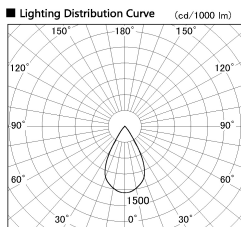

Item no. DD126-2555WW9027-LX

Series Name: Cledy versa L-G
(DD126_AG-LX)

White Reflector

Installation	Recessed mount
Type	Lens type adjustable downlight : Antiglare type
Fixture wattage	24W
Beam angle	55deg
Color Temp.	2700K
CRI	Ra>90
Luminous	1748 lm
Body	Die-castaluminumalloy
Body finish	N/A
Trim finish	White
Reflector finish	White
IP Rate	IP20
Light source	COB module
Input Voltage	AC220~240V
Dimming Type	Non-Dimmable
Certificate	CE,CCC
Cut Hole	125mm