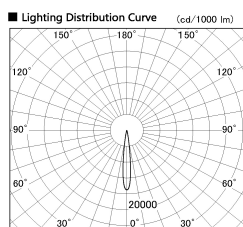

Item no. DD126-2015WW9027-LX

Series Name: Cledy versa L-G  
(DD126\_AG-LX)

White Reflector

Installation	Recessed mount
Type	Lens type adjustable downlight : Antiglare type
Fixture wattage	18.6W
Beam angle	14deg
Color Temp.	2700K
CRI	Ra>90
Luminous	1350 lm
Body	Die-castaluminumalloy
Body finish	N/A
Trim finish	White
Reflector finish	White
IP Rate	IP20
Light source	COB module
Input Voltage	AC220~240V
Dimming Type	Non-Dimmable
Certificate	CE,CCC
Cut Hole	125mm

Direct Horizontal Illuminance DD126-2015WW9027-LX

φ	Illuminance Angle	Beam Angle	Vertical Illuminance (lx)		
210	12°	13°	81500		
1			20370		
420			9060		
2			5090		
630			3260		
3			2260		
840			1660		
m	1	0	1	2	1270