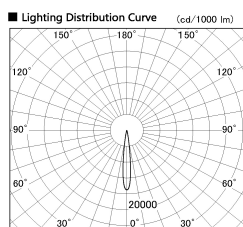

Item no. DD126-2015WW9027-LX

Series Name: Cledy versa L-G
(DD126_AG-LX)

White Reflector

Installation	Recessed mount
Type	Lens type adjustable downlight : Antiglare type
Fixture wattage	18.6W
Beam angle	14deg
Color Temp.	2700K
CRI	Ra>90
Luminous	1350 lm
Body	Die-castaluminumalloy
Body finish	N/A
Trim finish	White
Reflector finish	White
IP Rate	IP20
Light source	COB module
Input Voltage	AC220~240V
Dimming Type	Non-Dimmable
Certificate	CE,CCC
Cut Hole	125mm

■ Direct Horizontal Illuminance DD126-2015WW9027-LX

φ	Illuminance Angle	Beam Angle	Vertical Illuminance (lx)		
210	12°	13°	81500		
1			20370		
420			9060		
2			5090		
630			3260		
3			2260		
840			1660		
m	1	0	1	2	1270