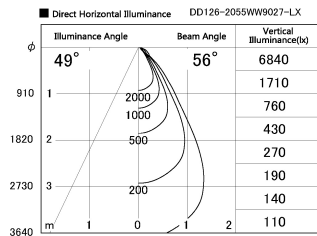

Item no. DD126-2055WW9027-LX

Series Name: Cledy versa L-G  
(DD126\_AG-LX)

White Reflector

Installation	Recessed mount
Type	Lens type adjustable downlight : Antiglare type
Fixture wattage	18.6W
Beam angle	55deg
Color Temp.	2700K
CRI	Ra>90
Luminous	1358 lm
Body	Die-castaluminumalloy
Body finish	N/A
Trim finish	White
Reflector finish	White
IP Rate	IP20
Light source	COB module
Input Voltage	AC220~240V
Dimming Type	Non-Dimmable
Certificate	CE,CCC
Cut Hole	125mm