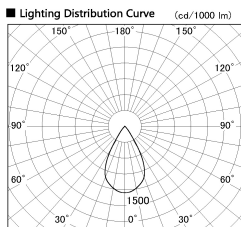

Item no. DD126-2055WW9027-LX

Series Name: Cledy versa L-G  
(DD126\_AG-LX)

White Reflector

Installation	Recessed mount
Type	Lens type adjustable downlight : Antiglare type
Fixture wattage	18.6W
Beam angle	55deg
Color Temp.	2700K
CRI	Ra>90
Luminous	1358 lm
Body	Die-castaluminumalloy
Body finish	N/A
Trim finish	White
Reflector finish	White
IP Rate	IP20
Light source	COB module
Input Voltage	AC220~240V
Dimming Type	Non-Dimmable
Certificate	CE,CCC
Cut Hole	125mm