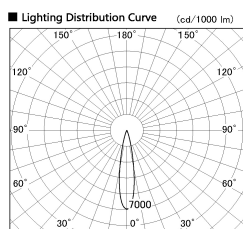

Item no. DD126-1415WW9027-LX

Series Name: Cledy versa L-G  
(DD126\_AG-LX)

White Reflector

Installation	Recessed mount
Type	Lens type adjustable downlight : Antiglare type
Fixture wattage	14W
Beam angle	19deg
Color Temp.	2700K
CRI	Ra>90
Luminous	1105 lm
Body	Die-castaluminumalloy
Body finish	N/A
Trim finish	White
Reflector finish	White
IP Rate	IP20
Light source	COB module
Input Voltage	AC220~240V
Dimming Type	Non-Dimmable
Certificate	CE,CCC
Cut Hole	100mm

Direct Horizontal Illuminance DD126-1415WW9027-LX

Illuminance Angle	Beam Angle	Vertical Illuminance (lx)
19°	0	30850
	1	7710
20°	0	3430
	1	1930
30°	0	1230
	1	860
60°	0	630
	1	480