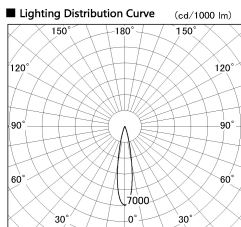

Item no. DD126-1415WW9027-LX

Series Name: Cledy versa L-G  
(DD126\_AG-LX)

White Reflector

Direct Horizontal Illuminance DD126-1415WW9027-LX

Illuminance Angle	Beam Angle	Vertical Illuminance (lx)
19°	0	30850
	1	7710
20°	0	3430
	1	1930
20°	2	1230
	3	860
20°	1000	630
	1330	480

Installation	Recessed mount
Type	Lens type adjustable downlight : Antiglare type
Fixture wattage	14W
Beam angle	19deg
Color Temp.	2700K
CRI	Ra>90
Luminous	1105 lm
Body	Die-castaluminumalloy
Body finish	N/A
Trim finish	White
Reflector finish	White
IP Rate	IP20
Light source	COB module
Input Voltage	AC220~240V
Dimming Type	Non-Dimmable
Certificate	CE,CCC
Cut Hole	100mm