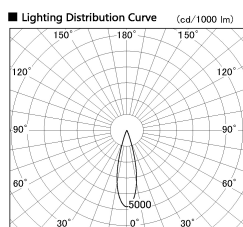

Item no. DD126-1425WW9027-LX

Series Name: Cledy versa L-G
(DD126_AG-LX)

White Reflector

Direct Horizontal Illuminance DD126-1425WW9027-LX

Illuminance Angle	Beam Angle	Vertical Illuminance (lx)
25°	26°	23680
10000		5920
5000		2630
2000		1480
1000		950
500		660
250		480
125		370

Installation	Recessed mount
Type	Lens type adjustable downlight : Antiglare type
Fixture wattage	14W
Beam angle	26deg
Color Temp.	2700K
CRI	Ra>90
Luminous	1222 lm
Body	Die-castaluminumalloy
Body finish	N/A
Trim finish	White
Reflector finish	White
IP Rate	IP20
Light source	COB module
Input Voltage	AC220~240V
Dimming Type	Non-Dimmable
Certificate	CE,CCC
Cut Hole	100mm