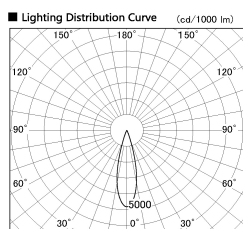

Item no. DD126-1425WW9027-LX

Series Name: Cledy versa L-G
(DD126_AG-LX)

White Reflector

Installation	Recessed mount
Type	Lens type adjustable downlight : Antiglare type
Fixture wattage	14W
Beam angle	26deg
Color Temp.	2700K
CRI	Ra>90
Luminous	1222 lm
Body	Die-castaluminumalloy
Body finish	N/A
Trim finish	White
Reflector finish	White
IP Rate	IP20
Light source	COB module
Input Voltage	AC220~240V
Dimming Type	Non-Dimmable
Certificate	CE,CCC
Cut Hole	100mm

■ Direct Horizontal Illuminance DD126-1425WW9027-LX

Illuminance Angle	Beam Angle	Vertical Illuminance (lx)
25°	26°	23680
10000		5920
5000		2630
2000		1480
1000		950
660		660
480		480
370		370