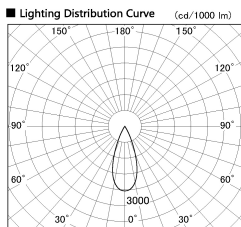

Item no. DD126-1435WW9027-LX

Series Name: Cledy versa L-G  
(DD126\_AG-LX)

White Reflector

■ Direct Horizontal Illuminance DD126-1435WW9027-LX

φ	Illuminance Angle	Beam Angle	Vertical Illuminance (lx)
35°		38°	11460
630	5000		2860
	2000		1270
1260	1000		720
	500		460
1890			320
2520			230
			180

Installation	Recessed mount
Type	Lens type adjustable downlight : Antiglare type
Fixture wattage	14W
Beam angle	38deg
Color Temp.	2700K
CRI	Ra>90
Luminous	1169 lm
Body	Die-castaluminumalloy
Body finish	N/A
Trim finish	White
Reflector finish	White
IP Rate	IP20
Light source	COB module
Input Voltage	AC220~240V
Dimming Type	Non-Dimmable
Certificate	CE,CCC
Cut Hole	100mm