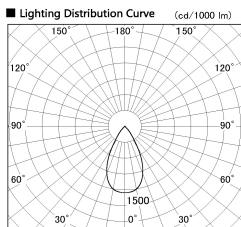

Item no. DD126-1455WW9027-LX

Series Name: Cledy versa L-G
(DD126_AG-LX)

White Reflector

Installation	Recessed mount
Type	Lens type adjustable downlight : Antiglare type
Fixture wattage	14W
Beam angle	48deg
Color Temp.	2700K
CRI	Ra>90
Luminous	1105 lm
Body	Die-castaluminumalloy
Body finish	N/A
Trim finish	White
Reflector finish	White
IP Rate	IP20
Light source	COB module
Input Voltage	AC220~240V
Dimming Type	Non-Dimmable
Certificate	CE,CCC
Cut Hole	100mm