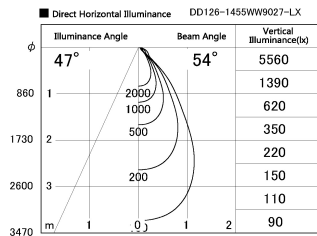

Item no. DD126-1455WW9027-LX

Series Name: Cledy versa L-G
(DD126_AG-LX)

White Reflector

Installation	Recessed mount
Type	Lens type adjustable downlight : Antiglare type
Fixture wattage	14W
Beam angle	48deg
Color Temp.	2700K
CRI	Ra>90
Luminous	1105 lm
Body	Die-castaluminumalloy
Body finish	N/A
Trim finish	White
Reflector finish	White
IP Rate	IP20
Light source	COB module
Input Voltage	AC220~240V
Dimming Type	Non-Dimmable
Certificate	CE,CCC
Cut Hole	100mm