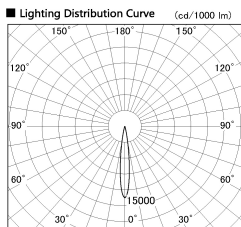

Item no. DD126-0815WW9027-LX

Series Name: Cledy versa L-G
(DD126_AG-LX)

White Reflector

Direct Horizontal Illuminance DD126-0815WW9027-LX

φ	Illuminance Angle	Beam Angle	Vertical Illuminance (lx)
13°		14°	31080
220			7770
1	1000		3450
	5000		1940
450	2000		1240
2			860
600	1000		630
3			490
910			

Installation	Recessed mount
Type	Lens type adjustable downlight : Antiglare type
Fixture wattage	7.4W
Beam angle	14deg
Color Temp.	2700K
CRI	Ra>90
Luminous	572 lm
Body	Die-cast aluminum alloy
Body finish	N/A
Trim finish	White
Reflector finish	White
IP Rate	IP20
Light source	COB module
Input Voltage	AC220~240V
Dimming Type	Non-Dimmable
Certificate	CE,CCC
Cut Hole	100mm