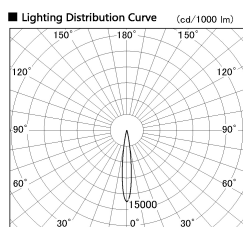

Item no. DD126-0815WW9027-LX

Series Name: Cledy versa L-G  
(DD126\_AG-LX)

White Reflector

Direct Horizontal Illuminance DD126-0815WW9027-LX

φ	Illuminance Angle	Beam Angle	Vertical Illuminance (lx)
13°		14°	31080
220			7770
1	1000		3450
	5000		1940
450	2000		1240
2			860
600	1000		630
3			490
910			

Installation	Recessed mount
Type	Lens type adjustable downlight : Antiglare type
Fixture wattage	7.4W
Beam angle	14deg
Color Temp.	2700K
CRI	Ra>90
Luminous	572 lm
Body	Die-cast aluminum alloy
Body finish	N/A
Trim finish	White
Reflector finish	White
IP Rate	IP20
Light source	COB module
Input Voltage	AC220~240V
Dimming Type	Non-Dimmable
Certificate	CE,CCC
Cut Hole	100mm