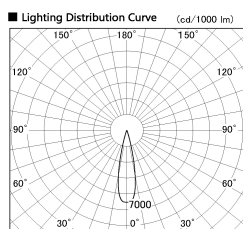

Item no. DD126-0825WW9027-LX

Series Name: Cledy versa L-G
(DD126_AG-LX)

White Reflector

■ Direct Horizontal Illuminance DD126-0825WW9027-LX

φ	Illuminance Angle	Beam Angle	Vertical Illuminance (lx)
370	21°	23°	15830
740			3960
1110			1760
1480			990
			630
			440
			320
			250

Installation	Recessed mount
Type	Lens type adjustable downlight : Antiglare type
Fixture wattage	7.4W
Beam angle	22deg
Color Temp.	2700K
CRI	Ra>90
Luminous	622 lm
Body	Die-cast aluminum alloy
Body finish	N/A
Trim finish	White
Reflector finish	White
IP Rate	IP20
Light source	COB module
Input Voltage	AC220~240V
Dimming Type	Non-Dimmable
Certificate	CE,CCC
Cut Hole	100mm