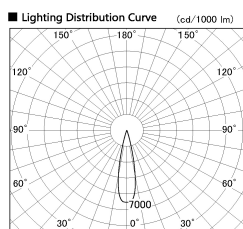

Item no. DD126-0825WW9027-LX

Series Name: Cledy versa L-G  
(DD126\_AG-LX)

White Reflector

Installation	Recessed mount
Type	Lens type adjustable downlight : Antiglare type
Fixture wattage	7.4W
Beam angle	22deg
Color Temp.	2700K
CRI	Ra>90
Luminous	622 lm
Body	Die-castaluminumalloy
Body finish	N/A
Trim finish	White
Reflector finish	White
IP Rate	IP20
Light source	COB module
Input Voltage	AC220~240V
Dimming Type	Non-Dimmable
Certificate	CE,CCC
Cut Hole	100mm

Direct Horizontal Illuminance DD126-0825WW9027-LX

φ	Illuminance Angle	Beam Angle	Vertical Illuminance (lx)
370	21°	23°	15830
740			3960
1110			1760
1480			990
			630
			440
			320
			250