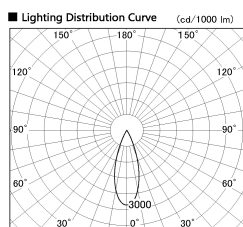

Item no. DD126-0835WW9027-LX

Series Name: Cledy versa L-G  
(DD126\_AG-LX)

White Reflector

Direct Horizontal Illuminance DD126-0835WW9027-LX

Illuminance Angle	Beam Angle	Vertical Illuminance (lx)
32°	35°	6770
570	1	1690
1140	2	750
1720	3	420
2280	m	270
		190
		140
		110

Installation	Recessed mount
Type	Lens type adjustable downlight : Antiglare type
Fixture wattage	7.4W
Beam angle	34deg
Color Temp.	2700K
CRI	Ra>90
Luminous	597 lm
Body	Die-castaluminumalloy
Body finish	N/A
Trim finish	White
Reflector finish	White
IP Rate	IP20
Light source	COB module
Input Voltage	AC220~240V
Dimming Type	Non-Dimmable
Certificate	CE,CCC
Cut Hole	100mm