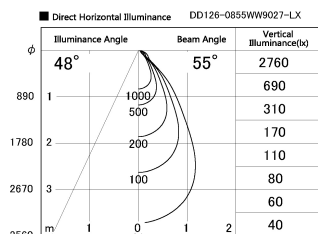

Item no. DD126-0855WW9027-LX

Series Name: Cledy versa L-G
(DD126_AG-LX)

White Reflector

Installation	Recessed mount
Type	Lens type adjustable downlight : Antiglare type
Fixture wattage	7.4W
Beam angle	48deg
Color Temp.	2700K
CRI	Ra>90
Luminous	561 lm
Body	Die-castaluminumalloy
Body finish	N/A
Trim finish	White
Reflector finish	White
IP Rate	IP20
Light source	COB module
Input Voltage	AC220~240V
Dimming Type	Non-Dimmable
Certificate	CE,CCC
Cut Hole	100mm