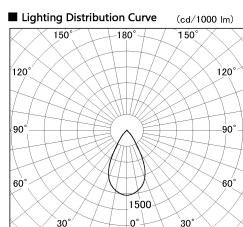

Item no. DD126-0855WW9027-LX

Series Name: Cledy versa L-G
(DD126_AG-LX)

White Reflector

Installation	Recessed mount
Type	Lens type adjustable downlight : Antiglare type
Fixture wattage	7.4W
Beam angle	48deg
Color Temp.	2700K
CRI	Ra>90
Luminous	561 lm
Body	Die-castaluminumalloy
Body finish	N/A
Trim finish	White
Reflector finish	White
IP Rate	IP20
Light source	COB module
Input Voltage	AC220~240V
Dimming Type	Non-Dimmable
Certificate	CE,CCC
Cut Hole	100mm