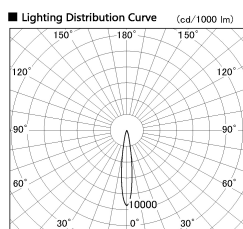

Item no. DD126-4015WW9030-LX

Series Name: Cledy versa L-G
(DD126_AG-LX)

White Reflector

Installation	Recessed mount
Type	Lens type adjustable downlight : Antiglare type
Fixture wattage	38.5W
Beam angle	15deg
Color Temp.	3000K
CRI	Ra>90
Luminous	3168 lm
Body	Die-castaluminumalloy
Body finish	N/A
Trim finish	White
Reflector finish	White
IP Rate	IP20
Light source	COB module
Input Voltage	AC220~240V
Dimming Type	Non-Dimmable
Certificate	CE,CCC
Cut Hole	150mm

Direct Horizontal Illuminance DD126-4015WW9030-LX

φ	Illuminance Angle	Beam Angle	Vertical Illuminance (lx)
120°	14°	15°	120910
120°	50000		30230
90°	20000		13430
90°	10000		7560
60°	5000		4840
60°			3360
30°			2470
0°			1890