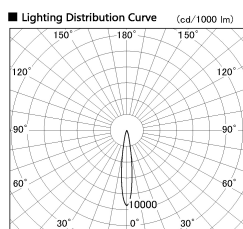

Item no. DD126-4015WW9030-LX

Series Name: Cledy versa L-G
(DD126_AG-LX)

White Reflector

Installation	Recessed mount
Type	Lens type adjustable downlight : Antiglare type
Fixture wattage	38.5W
Beam angle	15deg
Color Temp.	3000K
CRI	Ra>90
Luminous	3168 lm
Body	Die-castaluminumalloy
Body finish	N/A
Trim finish	White
Reflector finish	White
IP Rate	IP20
Light source	COB module
Input Voltage	AC220~240V
Dimming Type	Non-Dimmable
Certificate	CE,CCC
Cut Hole	150mm

Direct Horizontal Illuminance DD126-4015WW9030-LX

φ	Illuminance Angle	Beam Angle	Vertical Illuminance (lx)
14°	15°		120910
240	50000		30230
1	20000		13430
490	10000		7560
2	5000		4840
730			3360
3			2470
980			1890