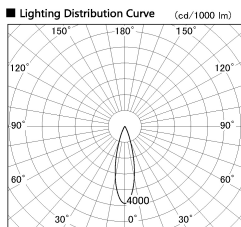

Item no. DD126-4025WW9030-LX

Series Name: Cledy versa L-G
(DD126_AG-LX)

White Reflector

Direct Horizontal Illuminance DD126-4025WW9030-LX

φ	Illuminance Angle	Beam Angle	Vertical Illuminance (lx)
440	25°	27°	54080
880			13520
1330			6010
1770			3380
			2160
			1500
			1100
			840

Installation	Recessed mount
Type	Lens type adjustable downlight : Antiglare type
Fixture wattage	38.5W
Beam angle	27deg
Color Temp.	3000K
CRI	Ra>90
Luminous	3460 lm
Body	Die-castaluminumalloy
Body finish	N/A
Trim finish	White
Reflector finish	White
IP Rate	IP20
Light source	COB module
Input Voltage	AC220~240V
Dimming Type	Non-Dimmable
Certificate	CE,CCC
Cut Hole	150mm