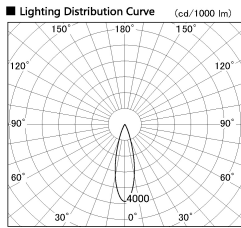

Item no. DD126-4025WW9030-LX

Series Name: Cledy versa L-G
(DD126_AG-LX)

White Reflector

Direct Horizontal Illuminance DD126-4025WW9030-LX

φ	Illuminance Angle	Beam Angle	Vertical Illuminance (lx)
440	25°	27°	54080
880			13520
1330			6010
1770			3380
			2160
			1500
			1100
			840

Installation	Recessed mount
Type	Lens type adjustable downlight : Antiglare type
Fixture wattage	38.5W
Beam angle	27deg
Color Temp.	3000K
CRI	Ra>90
Luminous	3460 lm
Body	Die-castaluminumalloy
Body finish	N/A
Trim finish	White
Reflector finish	White
IP Rate	IP20
Light source	COB module
Input Voltage	AC220~240V
Dimming Type	Non-Dimmable
Certificate	CE,CCC
Cut Hole	150mm