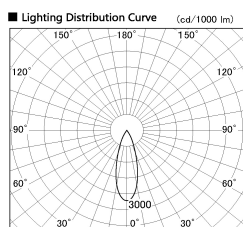

Item no. DD126-4035WW9030-LX

Series Name: Cledy versa L-G
(DD126_AG-LX)

White Reflector

Installation	Recessed mount
Type	Lens type adjustable downlight : Antiglare type
Fixture wattage	38.5W
Beam angle	32deg
Color Temp.	3000K
CRI	Ra>90
Luminous	3415 lm
Body	Die-castaluminumalloy
Body finish	N/A
Trim finish	White
Reflector finish	White
IP Rate	IP20
Light source	COB module
Input Voltage	AC220~240V
Dimming Type	Non-Dimmable
Certificate	CE,CCC
Cut Hole	150mm

Direct Horizontal Illuminance DD126-4035WW9030-LX

φ	Illuminance Angle	Beam Angle	Vertical Illuminance (lx)
30°	30°	32°	36460
530	10000		9110
1070	5000		4050
1600	2000		2280
2140	1000		1460
			1010
			740
			570