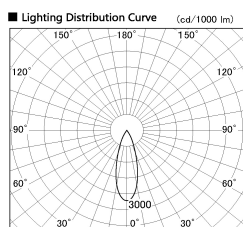

Item no. DD126-4035WW9030-LX

Series Name: Cledy versa L-G
(DD126_AG-LX)

White Reflector

Installation	Recessed mount
Type	Lens type adjustable downlight : Antiglare type
Fixture wattage	38.5W
Beam angle	32deg
Color Temp.	3000K
CRI	Ra>90
Luminous	3415 lm
Body	Die-castaluminumalloy
Body finish	N/A
Trim finish	White
Reflector finish	White
IP Rate	IP20
Light source	COB module
Input Voltage	AC220~240V
Dimming Type	Non-Dimmable
Certificate	CE,CCC
Cut Hole	150mm

Direct Horizontal Illuminance DD126-4035WW9030-LX

φ	Illuminance Angle	Beam Angle	Vertical Illuminance (lx)
530	30°	32°	36460
1070			9110
1600			4050
2140			2280
			1460
			1010
			740
			570