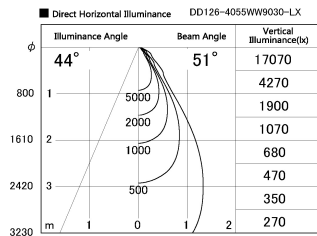

Item no. DD126-4055WW9030-LX

Series Name: Cledy versa L-G  
(DD126\_AG-LX)

White Reflector

Installation	Recessed mount
Type	Lens type adjustable downlight : Antiglare type
Fixture wattage	38.5W
Beam angle	51deg
Color Temp.	3000K
CRI	Ra>90
Luminous	2979 lm
Body	Die-castaluminumalloy
Body finish	N/A
Trim finish	White
Reflector finish	White
IP Rate	IP20
Light source	COB module
Input Voltage	AC220~240V
Dimming Type	Non-Dimmable
Certificate	CE,CCC
Cut Hole	150mm