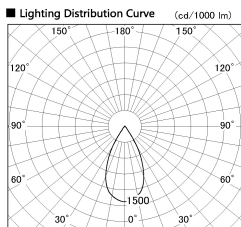

Item no. DD126-4055WW9030-LX

Series Name: Cledy versa L-G  
(DD126\_AG-LX)

White Reflector

Installation	Recessed mount
Type	Lens type adjustable downlight : Antiglare type
Fixture wattage	38.5W
Beam angle	51deg
Color Temp.	3000K
CRI	Ra>90
Luminous	2979 lm
Body	Die-castaluminumalloy
Body finish	N/A
Trim finish	White
Reflector finish	White
IP Rate	IP20
Light source	COB module
Input Voltage	AC220~240V
Dimming Type	Non-Dimmable
Certificate	CE,CCC
Cut Hole	150mm