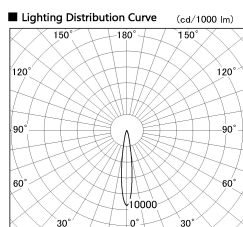

Item no. DD126-3715WW9030-LX

Series Name: Cledy versa L-G
(DD126_AG-LX)

White Reflector

Installation	Recessed mount
Type	Lens type adjustable downlight : Antiglare type
Fixture wattage	35.5W
Beam angle	15deg
Color Temp.	3000K
CRI	Ra>90
Luminous	3026 lm
Body	Die-castaluminumalloy
Body finish	N/A
Trim finish	White
Reflector finish	White
IP Rate	IP20
Light source	COB module
Input Voltage	AC220~240V
Dimming Type	Non-Dimmable
Certificate	CE,CCC
Cut Hole	150mm

■ Direct Horizontal Illuminance DD126-3715WW9030-LX

φ	Illuminance Angle	Beam Angle	Vertical Illuminance (lx)
240	14°	15°	115490
1	5000		28870
	20000		12830
490	10000		7220
2			4620
730	5000		3210
3			2360
980			1800
m	2.0	1 2	