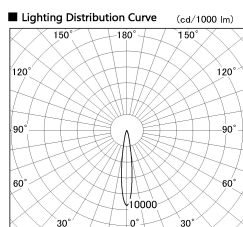

Item no. DD126-3715WW9030-LX

Series Name: Cledy versa L-G
(DD126_AG-LX)

White Reflector

Installation	Recessed mount
Type	Lens type adjustable downlight : Antiglare type
Fixture wattage	35.5W
Beam angle	15deg
Color Temp.	3000K
CRI	Ra>90
Luminous	3026 lm
Body	Die-castaluminumalloy
Body finish	N/A
Trim finish	White
Reflector finish	White
IP Rate	IP20
Light source	COB module
Input Voltage	AC220~240V
Dimming Type	Non-Dimmable
Certificate	CE,CCC
Cut Hole	150mm

■ Direct Horizontal Illuminance DD126-3715WW9030-LX

φ	Illuminance Angle	Beam Angle	Vertical Illuminance (lx)
240	14°	15°	115490
1	50000		28870
	20000		12830
490	10000		7220
2			4620
730	5000		3210
3			2360
980	m	2.0	1800