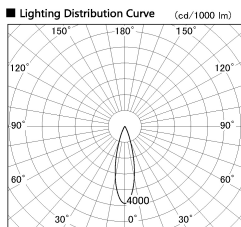

Item no. DD126-3725WW9030-LX

Series Name: Cledy versa L-G
(DD126_AG-LX)

White Reflector

Direct Horizontal Illuminance DD126-3725WW9030-LX

φ	Illuminance Angle	Beam Angle	Vertical Illuminance (lx)
25°	27°	51450	
440	20000	12860	
1	10000	5720	
880	5000	3220	
2	2000	2060	
1330	1000	1430	
3	800	1050	
1770	800	800	

Installation	Recessed mount
Type	Lens type adjustable downlight : Antiglare type
Fixture wattage	35.5W
Beam angle	27deg
Color Temp.	3000K
CRI	Ra>90
Luminous	3292 lm
Body	Die-castaluminumalloy
Body finish	N/A
Trim finish	White
Reflector finish	White
IP Rate	IP20
Light source	COB module
Input Voltage	AC220~240V
Dimming Type	Non-Dimmable
Certificate	CE,CCC
Cut Hole	150mm