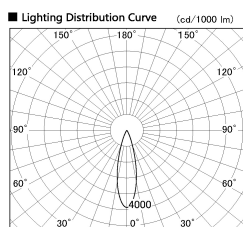

Item no. DD126-3725WW9030-LX

Series Name: Cledy versa L-G
(DD126_AG-LX)

White Reflector

Installation	Recessed mount
Type	Lens type adjustable downlight : Antiglare type
Fixture wattage	35.5W
Beam angle	27deg
Color Temp.	3000K
CRI	Ra>90
Luminous	3292 lm
Body	Die-castaluminumalloy
Body finish	N/A
Trim finish	White
Reflector finish	White
IP Rate	IP20
Light source	COB module
Input Voltage	AC220~240V
Dimming Type	Non-Dimmable
Certificate	CE,CCC
Cut Hole	150mm

Direct Horizontal Illuminance DD126-3725WW9030-LX

φ	Illuminance Angle	Beam Angle	Vertical Illuminance (lx)
25°	27°	51450	
440	20000	12860	
1	10000	5720	
880	5000	3220	
2	2000	2060	
1330	1000	1430	
3	800	1050	
1770	1	800	