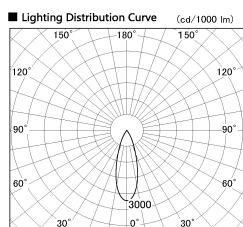

Item no. DD126-3735WW9030-LX

Series Name: Cledy versa L-G
(DD126_AG-LX)

White Reflector

Installation	Recessed mount
Type	Lens type adjustable downlight : Antiglare type
Fixture wattage	35.5W
Beam angle	32deg
Color Temp.	3000K
CRI	Ra>90
Luminous	3249 lm
Body	Die-castaluminumalloy
Body finish	N/A
Trim finish	White
Reflector finish	White
IP Rate	IP20
Light source	COB module
Input Voltage	AC220~240V
Dimming Type	Non-Dimmable
Certificate	CE,CCC
Cut Hole	150mm

Direct Horizontal Illuminance DD126-3735WW9030-LX

φ	Illuminance Angle	Beam Angle	Vertical Illuminance (lx)
530	30°	32°	34690
1070			8670
1600			3850
2140			2170
			1390
			960
			710
			540