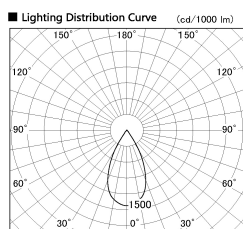

Item no. DD126-3755WW9030-LX

Series Name: Cledy versa L-G  
(DD126\_AG-LX)

White Reflector

Installation	Recessed mount
Type	Lens type adjustable downlight : Antiglare type
Fixture wattage	35.5W
Beam angle	51deg
Color Temp.	3000K
CRI	Ra>90
Luminous	2834 lm
Body	Die-castaluminumalloy
Body finish	N/A
Trim finish	White
Reflector finish	White
IP Rate	IP20
Light source	COB module
Input Voltage	AC220~240V
Dimming Type	Non-Dimmable
Certificate	CE,CCC
Cut Hole	150mm

■ Direct Horizontal Illuminance DD126-3755WW9030-LX

φ	Illuminance Angle	Beam Angle	Vertical Illuminance (lx)
800	44°	51°	16240
1610			4060
2420			1800
3230			1020
			650
			450
			330
			250