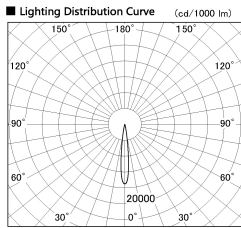

Item no. DD126-2515WW9030-LX

Series Name: Cledy versa L-G
(DD126_AG-LX)

White Reflector

■ Direct Horizontal Illuminance DD126-2515WW9030-LX

φ	Illuminance Angle	Beam Angle	Vertical Illuminance (lx)
210	12°	13°	109330
1	5000		27330
2	20000		12150
420	10000		6830
2	5000		4370
630			3040
3			2230
840	m	1 2 0 0 1 2	1710

Installation	Recessed mount
Type	Lens type adjustable downlight : Antiglare type
Fixture wattage	24W
Beam angle	14deg
Color Temp.	3000K
CRI	Ra>90
Luminous	1811 lm
Body	Die-castaluminumalloy
Body finish	N/A
Trim finish	White
Reflector finish	White
IP Rate	IP20
Light source	COB module
Input Voltage	AC220~240V
Dimming Type	Non-Dimmable
Certificate	CE,CCC
Cut Hole	125mm