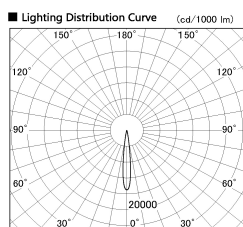

Item no. DD126-2515WW9030-LX

Series Name: Cledy versa L-G
(DD126_AG-LX)

White Reflector

Installation	Recessed mount
Type	Lens type adjustable downlight : Antiglare type
Fixture wattage	24W
Beam angle	14deg
Color Temp.	3000K
CRI	Ra>90
Luminous	1811 lm
Body	Die-castaluminumalloy
Body finish	N/A
Trim finish	White
Reflector finish	White
IP Rate	IP20
Light source	COB module
Input Voltage	AC220~240V
Dimming Type	Non-Dimmable
Certificate	CE,CCC
Cut Hole	125mm

Direct Horizontal Illuminance DD126-2515WW9030-LX

φ	Illuminance Angle	Beam Angle	Vertical Illuminance (lx)
210	12°	13°	109330
1	5000		27330
2	2000		12150
420	1000		6830
2	500		4370
630			3040
3			2230
840	m	1 2 0 0 1 2	1710