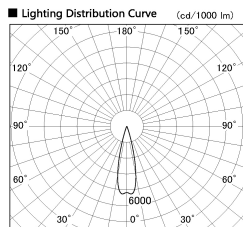

Item no. DD126-2525WW9030-LX

Series Name: Cledy versa L-G
(DD126_AG-LX)

White Reflector

■ Direct Horizontal Illuminance DD126-2525WW9030-LX

φ	Illuminance Angle	Beam Angle	Vertical Illuminance (lx)
440	25°	26°	38540
880			9630
1330			4280
1770			2410
			1540
			1070
			790
			600

Installation	Recessed mount
Type	Lens type adjustable downlight : Antiglare type
Fixture wattage	24W
Beam angle	25deg
Color Temp.	3000K
CRI	Ra>90
Luminous	1919 lm
Body	Die-castaluminum alloy
Body finish	N/A
Trim finish	White
Reflector finish	White
IP Rate	IP20
Light source	COB module
Input Voltage	AC220~240V
Dimming Type	Non-Dimmable
Certificate	CE,CCC
Cut Hole	125mm