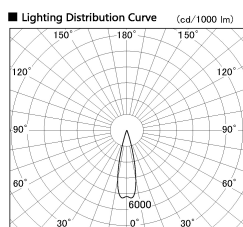

Item no. DD126-2525WW9030-LX

Series Name: Cledy versa L-G  
(DD126\_AG-LX)

White Reflector

■ Direct Horizontal Illuminance DD126-2525WW9030-LX

Illuminance Angle	Beam Angle	Vertical Illuminance (lx)
25°	26°	38540
		9630
		4280
		2410
		1540
		1070
		790
		600

Installation	Recessed mount
Type	Lens type adjustable downlight : Antiglare type
Fixture wattage	24W
Beam angle	25deg
Color Temp.	3000K
CRI	Ra>90
Luminous	1919 lm
Body	Die-castaluminumalloy
Body finish	N/A
Trim finish	White
Reflector finish	White
IP Rate	IP20
Light source	COB module
Input Voltage	AC220~240V
Dimming Type	Non-Dimmable
Certificate	CE,CCC
Cut Hole	125mm