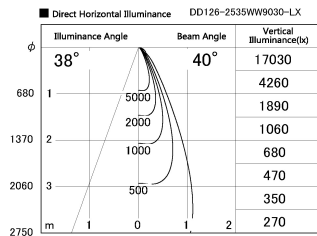

Item no. DD126-2535WW9030-LX

Series Name: Cledy versa L-G  
(DD126\_AG-LX)

White Reflector

Installation	Recessed mount
Type	Lens type adjustable downlight : Antiglare type
Fixture wattage	24W
Beam angle	38deg
Color Temp.	3000K
CRI	Ra>90
Luminous	1953 lm
Body	Die-castaluminumalloy
Body finish	N/A
Trim finish	White
Reflector finish	White
IP Rate	IP20
Light source	COB module
Input Voltage	AC220~240V
Dimming Type	Non-Dimmable
Certificate	CE,CCC
Cut Hole	125mm