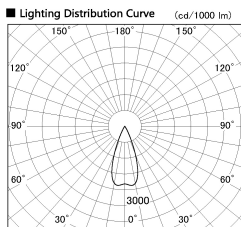

Item no. DD126-2535WW9030-LX

Series Name: Cledy versa L-G  
(DD126\_AG-LX)

White Reflector

Installation	Recessed mount
Type	Lens type adjustable downlight : Antiglare type
Fixture wattage	24W
Beam angle	38deg
Color Temp.	3000K
CRI	Ra>90
Luminous	1953 lm
Body	Die-castaluminumalloy
Body finish	N/A
Trim finish	White
Reflector finish	White
IP Rate	IP20
Light source	COB module
Input Voltage	AC220~240V
Dimming Type	Non-Dimmable
Certificate	CE,CCC
Cut Hole	125mm