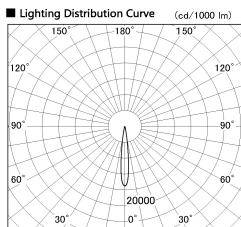

Item no. DD126-2015WW9030-LX

Series Name: Cledy versa L-G
(DD126_AG-LX)

White Reflector

■ Direct Horizontal Illuminance DD126-2015WW9030-LX

φ	Illuminance Angle	Beam Angle	Vertical Illuminance (lx)	
210	12°	13°	84880	
1			21220	
420			9430	
2			5300	
630			3400	
3			2360	
840			1730	
m	1	1	2	1330

Installation	Recessed mount
Type	Lens type adjustable downlight : Antiglare type
Fixture wattage	18.6W
Beam angle	14deg
Color Temp.	3000K
CRI	Ra>90
Luminous	1406 lm
Body	Die-castaluminumalloy
Body finish	N/A
Trim finish	White
Reflector finish	White
IP Rate	IP20
Light source	COB module
Input Voltage	AC220~240V
Dimming Type	Non-Dimmable
Certificate	CE,CCC
Cut Hole	125mm