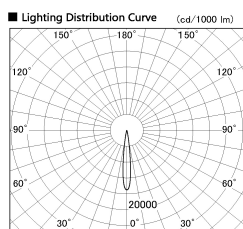

Item no. DD126-2015WW9030-LX

Series Name: Cledy versa L-G
(DD126_AG-LX)

White Reflector

Installation	Recessed mount
Type	Lens type adjustable downlight : Antiglare type
Fixture wattage	18.6W
Beam angle	14deg
Color Temp.	3000K
CRI	Ra>90
Luminous	1406 lm
Body	Die-castaluminumalloy
Body finish	N/A
Trim finish	White
Reflector finish	White
IP Rate	IP20
Light source	COB module
Input Voltage	AC220~240V
Dimming Type	Non-Dimmable
Certificate	CE,CCC
Cut Hole	125mm

Direct Horizontal Illuminance DD126-2015WW9030-LX

φ	Illuminance Angle	Beam Angle	Vertical Illuminance(lx)
210	12°	13°	84880
1			21220
420			9430
2			5300
630			3400
3			2360
840			1730
m	1	1 2	1330